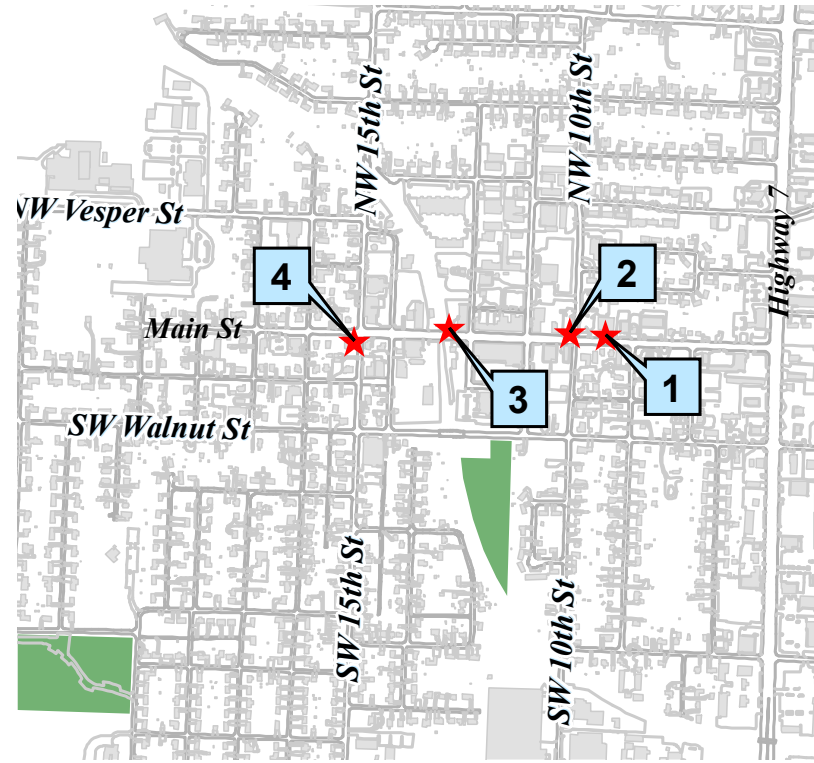

Blue Springs Public Art Commission
presents

“Evolve”

a temporary art exhibit along
Main Street of Blue Springs

April 2013
thru
October 2013

Blue Springs Public Art Commission
Christina Shulze Clariday
Eleanor Frasier
Greta Hoener
Derek Lefholz
Ramon Magee
Lawrence Randall
Kathe White

Blue Springs City Council
Mayor Carson Ross

District 1 Dale Carter
Jeff Quibell
District 2 Kent Edmondson
Chris Lievsay
District 3 Ron Fowler
Susan Culpepper

- **1 Evlove** City Hall, 903 W. Main St.
  John E. Bannon
- **2 Turn Around** Corner of 10th & Main Streets
  Georgianna Krieger
- **3 Moving the Stars** Kwik Kopy, 1201 W. Main St.
  E. Spencer Schubert
- **4 Fortitude III** Blue Springs Historical Society,
  101 SW 15th St.
  Mark Krucke

Public Art Commission
903 W Main Street
Blue Springs, Mo 64015

E
V
O
L
V
E

DEDICATION CEREMONY

Wednesday, June 12
6-7:30 p.m.

Kwik Kopy
1201 West Main Street
Blue Springs, MO 64015

Open to the Public
Reception Provided
by Blue Springs Art League

E
V
O
L
V
E

BLUE SPRINGS PUBLIC ART COMMISSION
TEMPORARY PUBLIC ART EXHIBITION

2013