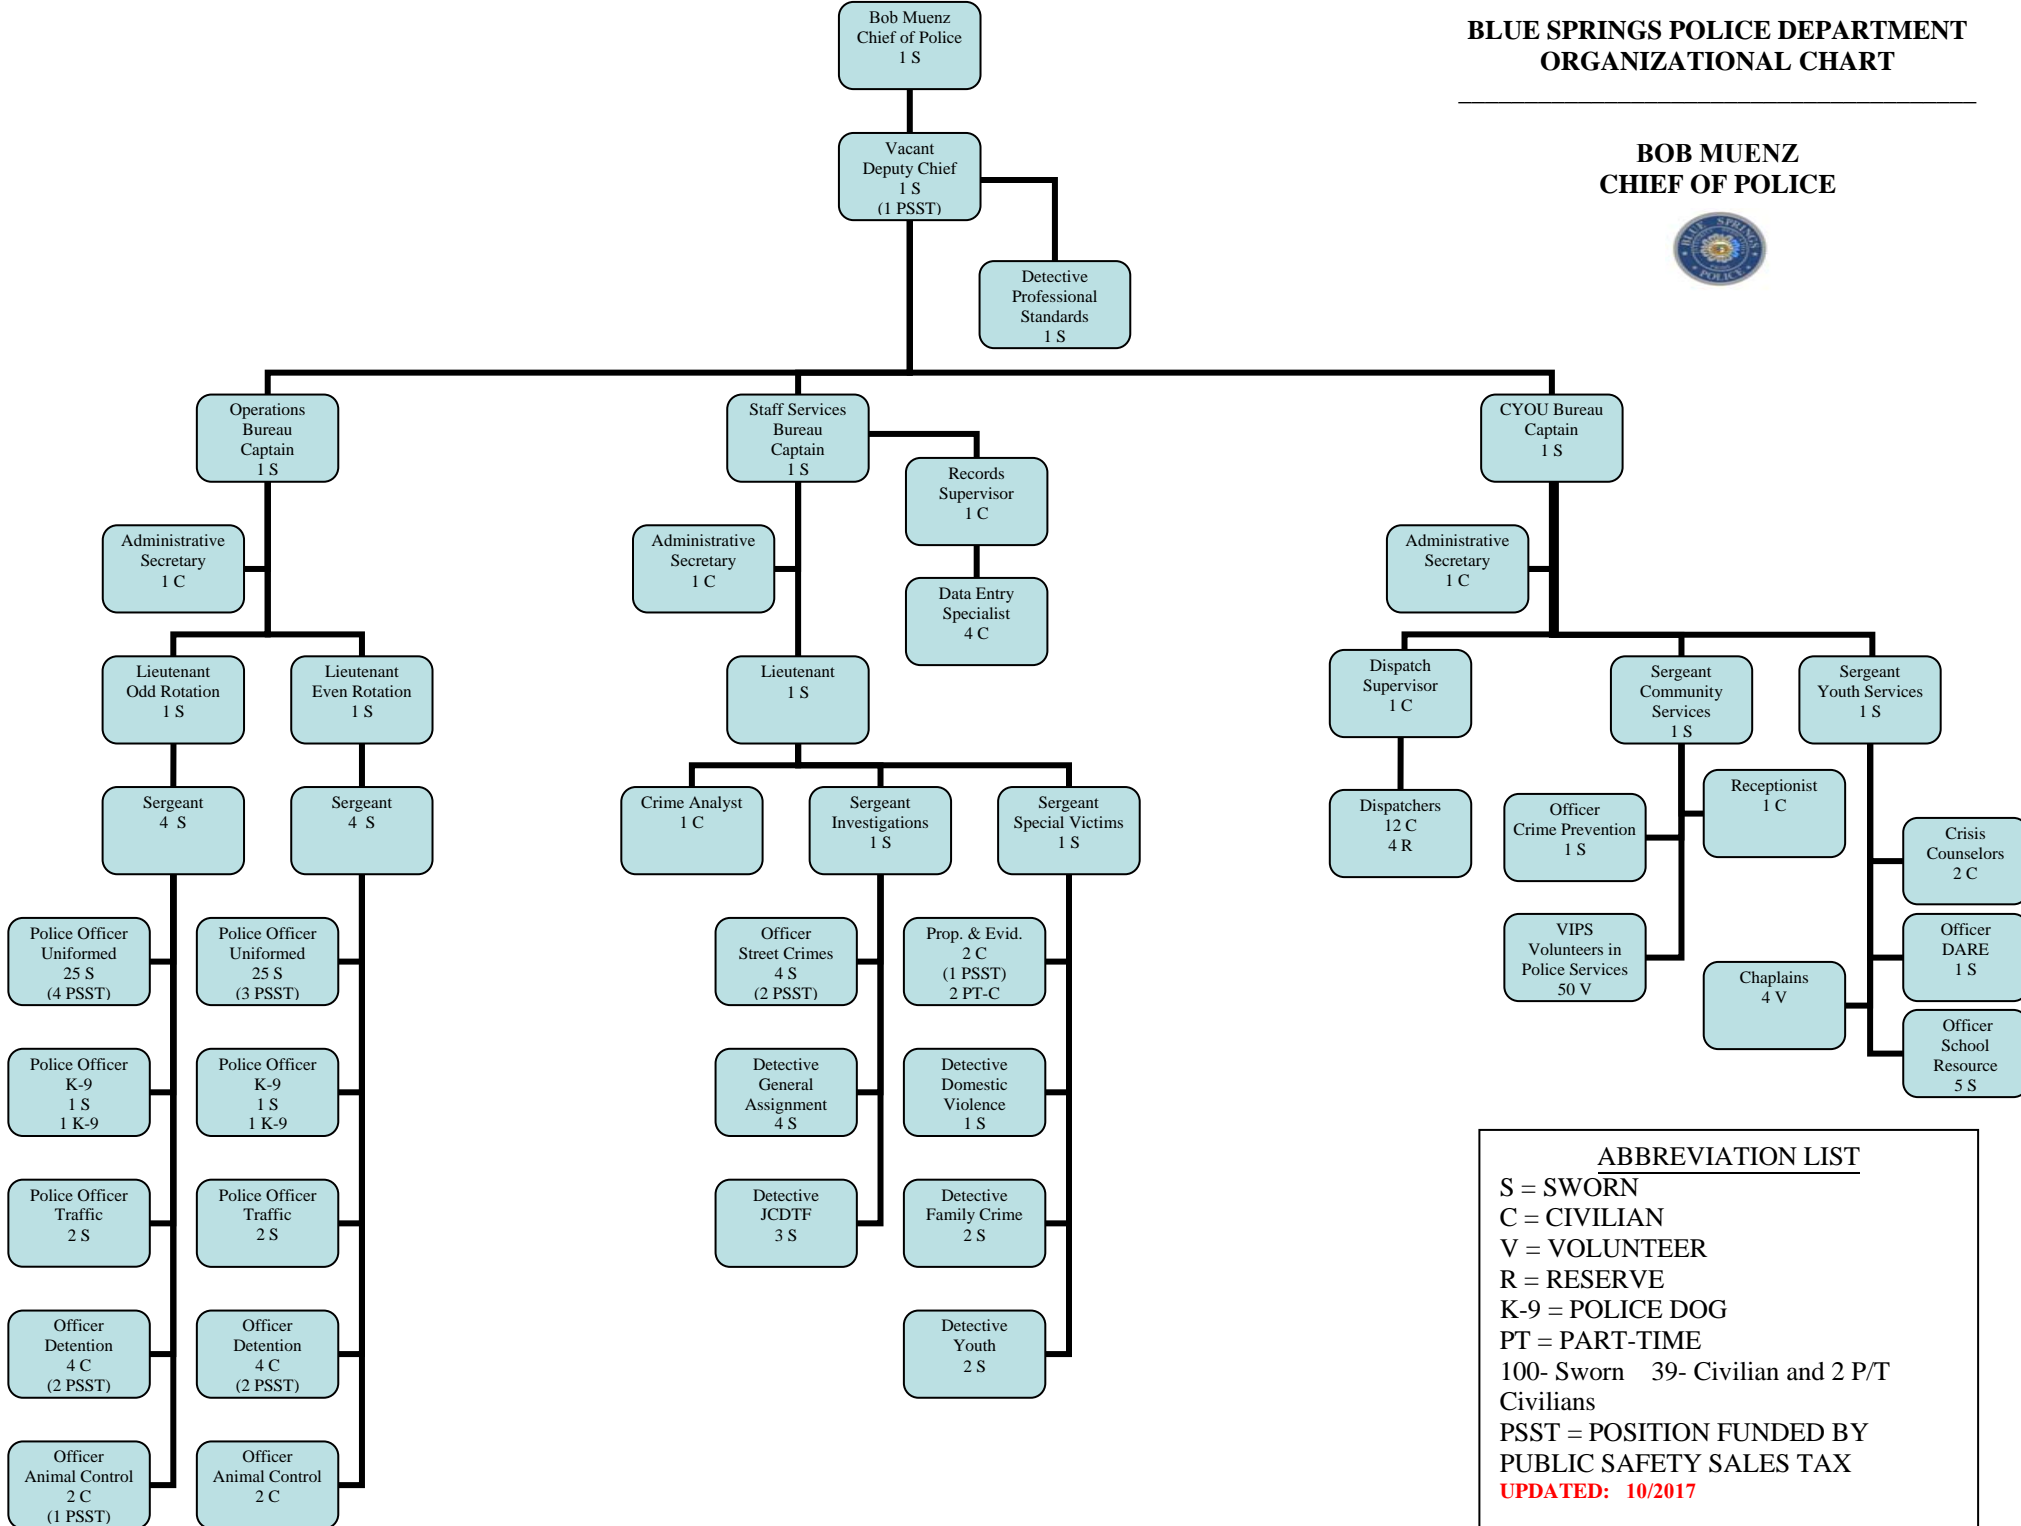

BLUE SPRINGS POLICE DEPARTMENT ORGANIZATIONAL CHART

**BOB MUENZ
CHIEF OF POLICE**

ABBREVIATION LIST

S = SWORN
 C = CIVILIAN
 V = VOLUNTEER
 R = RESERVE
 K-9 = POLICE DOG
 PT = PART-TIME
 100- Sworn 39- Civilian and 2 P/T
 Civilians
 PSST = POSITION FUNDED BY
 PUBLIC SAFETY SALES TAX
UPDATED: 10/2017