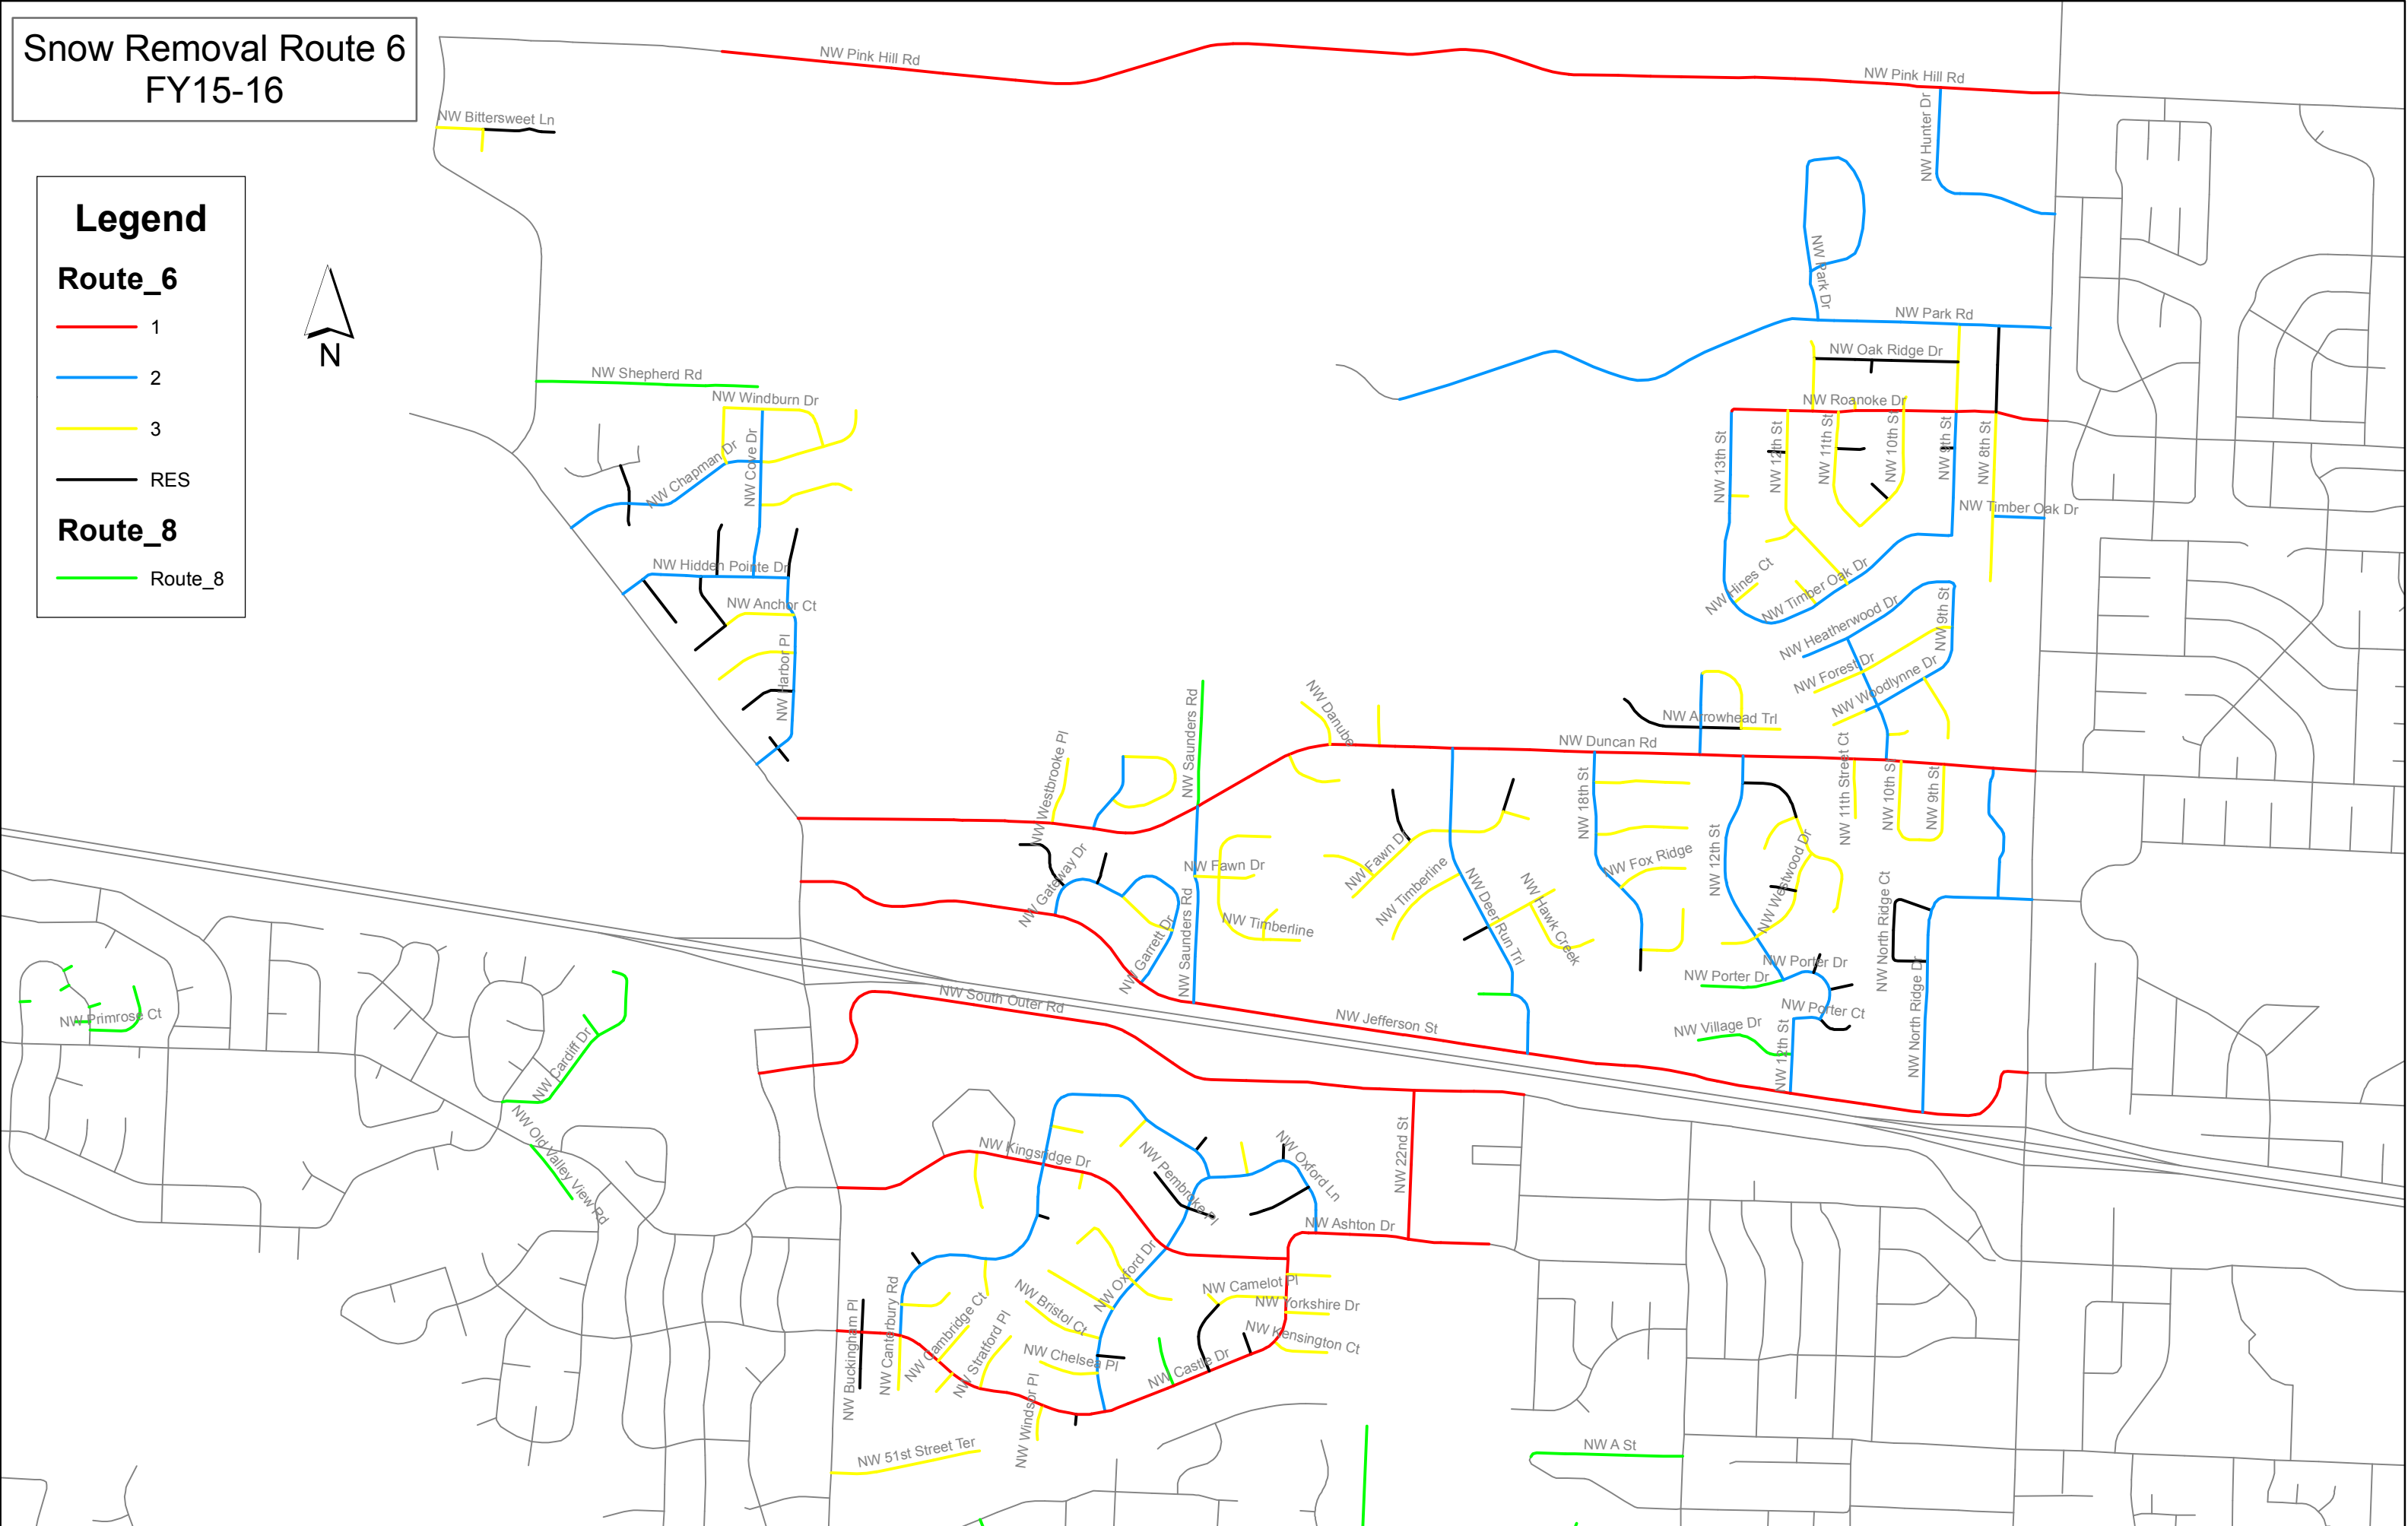

# Snow Removal Route 6 FY15-16

### Legend

**Route\_6**

- 1
- 2
- 3
- RES

**Route\_8**

- Route\_8

NW Pink Hill Rd

NW Bittersweet Ln

NW Shepherd Rd

NW Windburn Dr

NW Chapman Dr

NW Cole Dr

NW Hidden Pointe Dr

NW Anchor Ct

NW Harbor Pl

NW Westbrooke Pl

NW Saunders Rd

NW Danube

NW Gateway Dr

NW Fawn Dr

NW Fawn Dr

NW Timberline

NW Timberline

NW Deer Run Trl

NW Hawk Creek