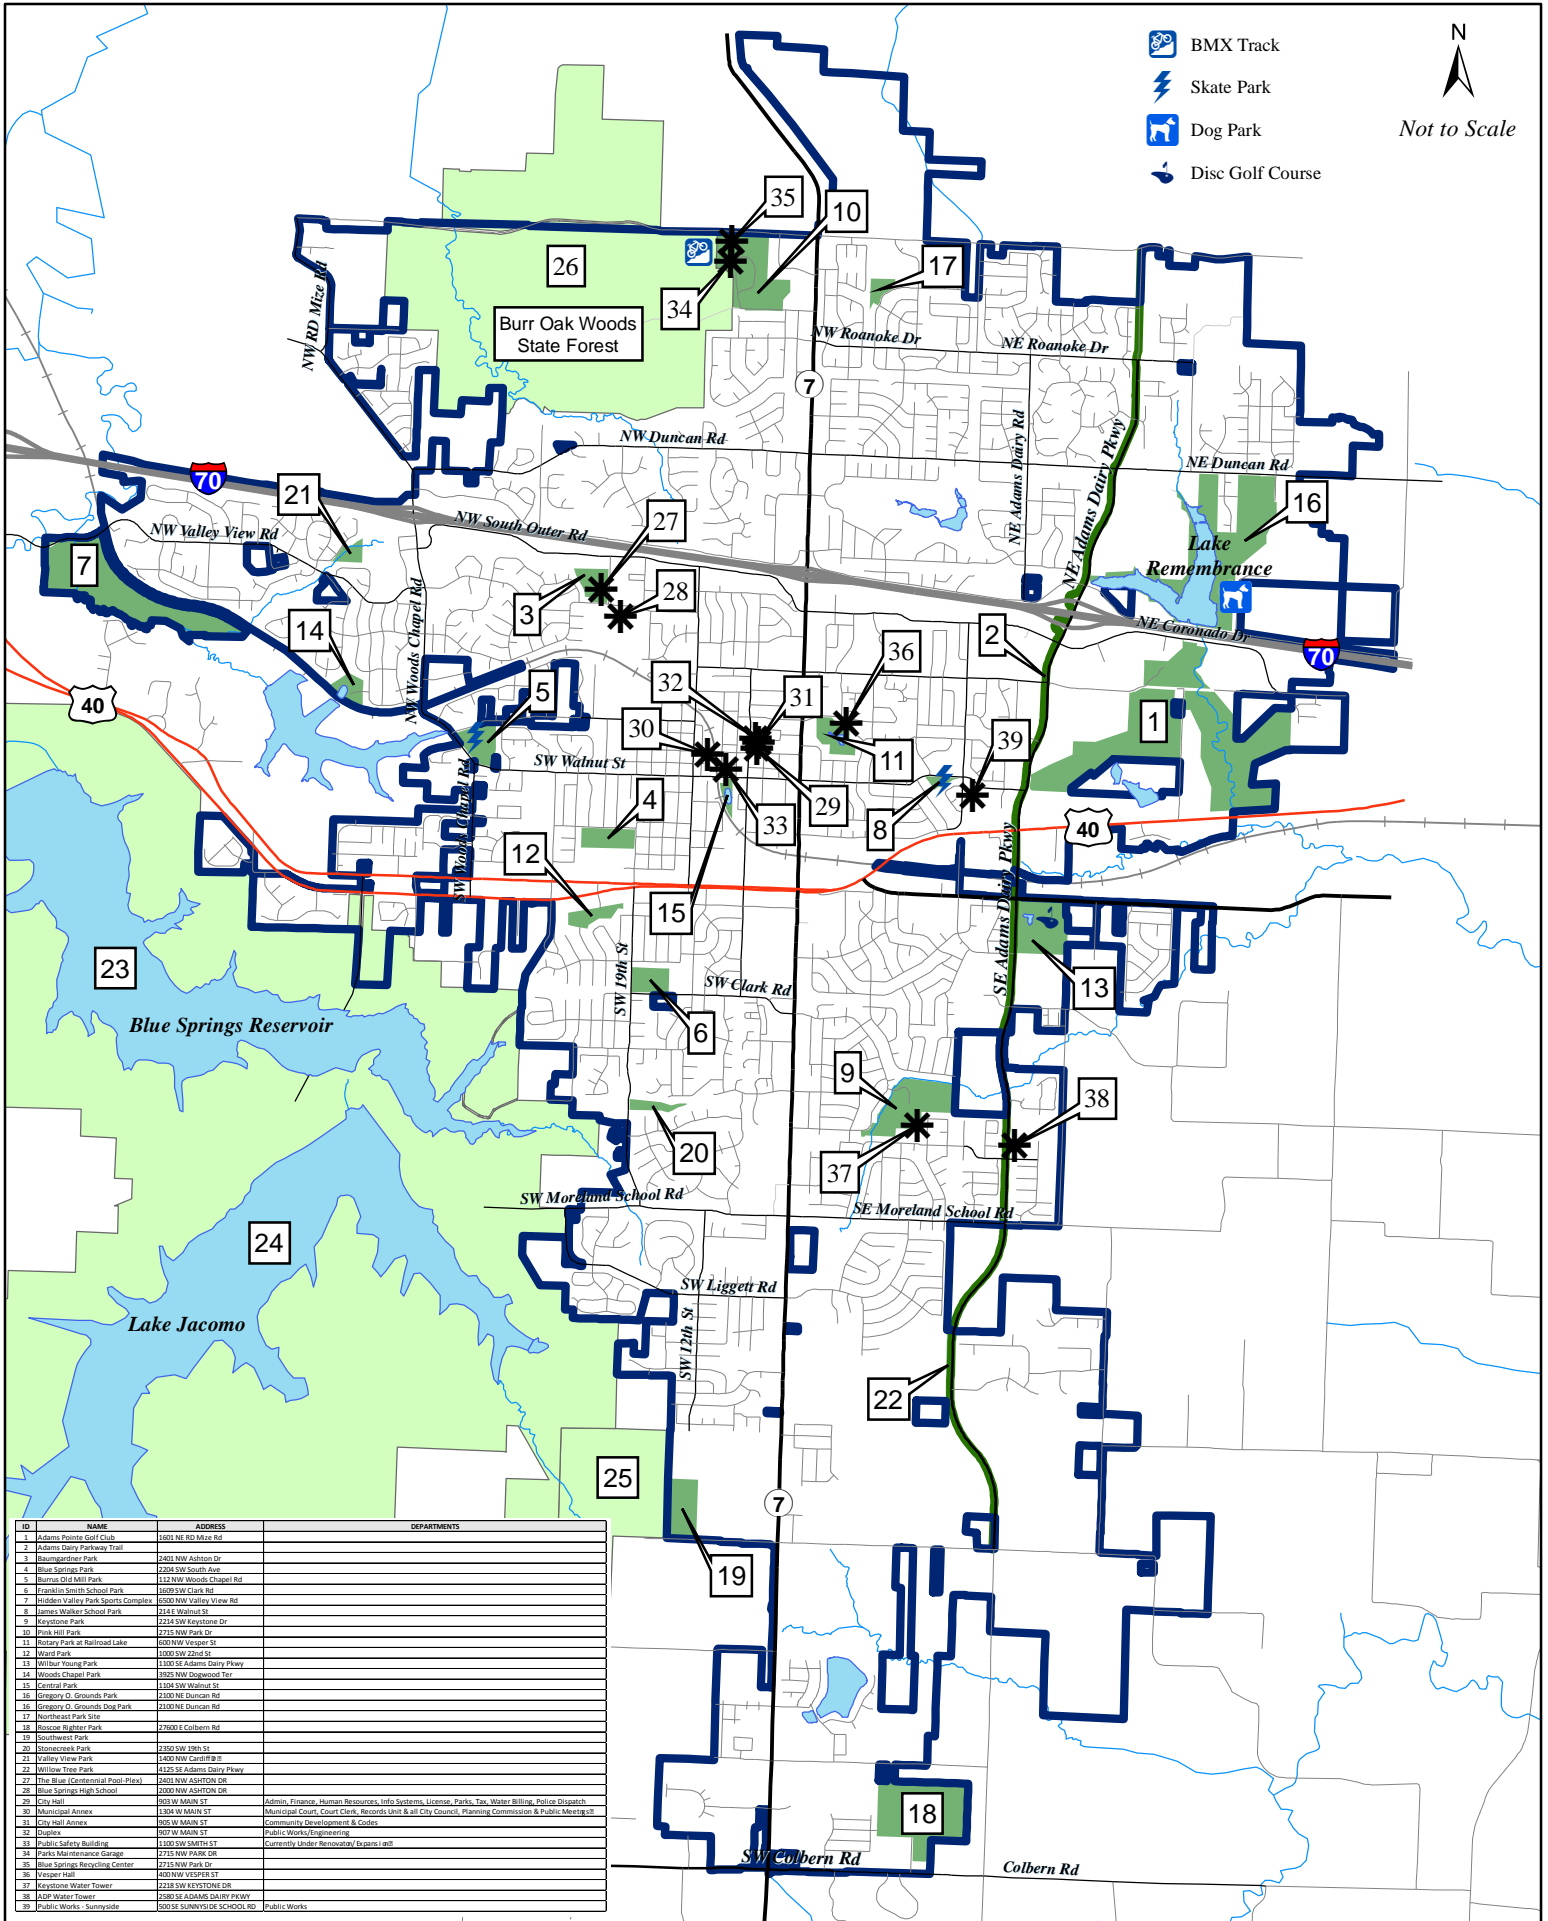

-  BMX Track
-  Skate Park
-  Dog Park
-  Disc Golf Course

Not to Scale

ID	NAME	ADDRESS	DEPARTMENTS
1	Adams Pointe Golf Club	1501 NE RD MICE RD	
2	Adams Dairy Parkway Trail		
3	Baumgardner Park	2501 NW Ashburn Dr	
4	Blue Springs Park	1204 S South Ave	
5	Burns Old Mill Park	112 NW Woods Chapel Rd	
6	Franklin Smith School Park	1600 SW Clark Rd	
7	Hadden Valley Park Sports Complex	1600 NW Valley View Rd	
8	James Walker School Park	2141 Walnut St	
9	Keystone Park	2214 SW Keystone Dr	
10	Pink Hill Park	1215 NW Park Dr	
11	Rotary Park at Railroad Lake	660 NW Vesper St	
12	Ward Park	1600 SW 22nd St	
13	Wilbur Young Park	1100 SE Adams Dairy Pkwy	
14	Woods Chapel Park	3925 NW Dogwood Ter	
15	Central Park	1100 SW Walnut St	
16	Gregory D. Grounds Park	1100 NW Duncan Rd	
17	Gregory D. Grounds Dog Park	2100 NE Duncan Rd	
18	Northland Park Site		
19	Roscoe Righter Park	2760 E Colbern Rd	
20	Southwest Park		
21	Southwest Park	2300 SW 19th St	
22	Valley View Park	1400 NW Carroll St	
23	Willow Tree Park	4125 SE Adams Dairy Pkwy	
24	The Blue (Conceptual Trail Phase)		
25	Blue Springs High School	1401 NW ASHTON DR	
26	City Hall	903 W MAIN ST	Admin, Finance, Human Resources, Info Systems, License, Parks, Tax, Water Billing, Police Dispatch
27	Municipal Annex	1104 W MAIN ST	Municipal Court, Court Clerk, Records Maint & All City Council, Licensing Commission & Public Meetings
28	City Hall Annex	905 W MAIN ST	Community Development & Codes
29	Dispatcher	907 W MAIN ST	Public Works/Engineering
30	Public Safety Building	1100 SW MAIN ST	Communics Under Renovation/Expansion
31	Parks Maintenance Garage	2715 NW PARK DR	
32	Blue Springs Recycling Center	2715 NW PARK DR	
33	Recuper Hall	1600 NW VESPER ST	
34	Keystone Water Tower	2218 SW KEYSTONE DR	
35	ADP Water Tower	2280 SE ADAMS DAIRY PKWY	
36	Public Works - Service	1600 SE QUINN DR SCHOOL RD	Public Works