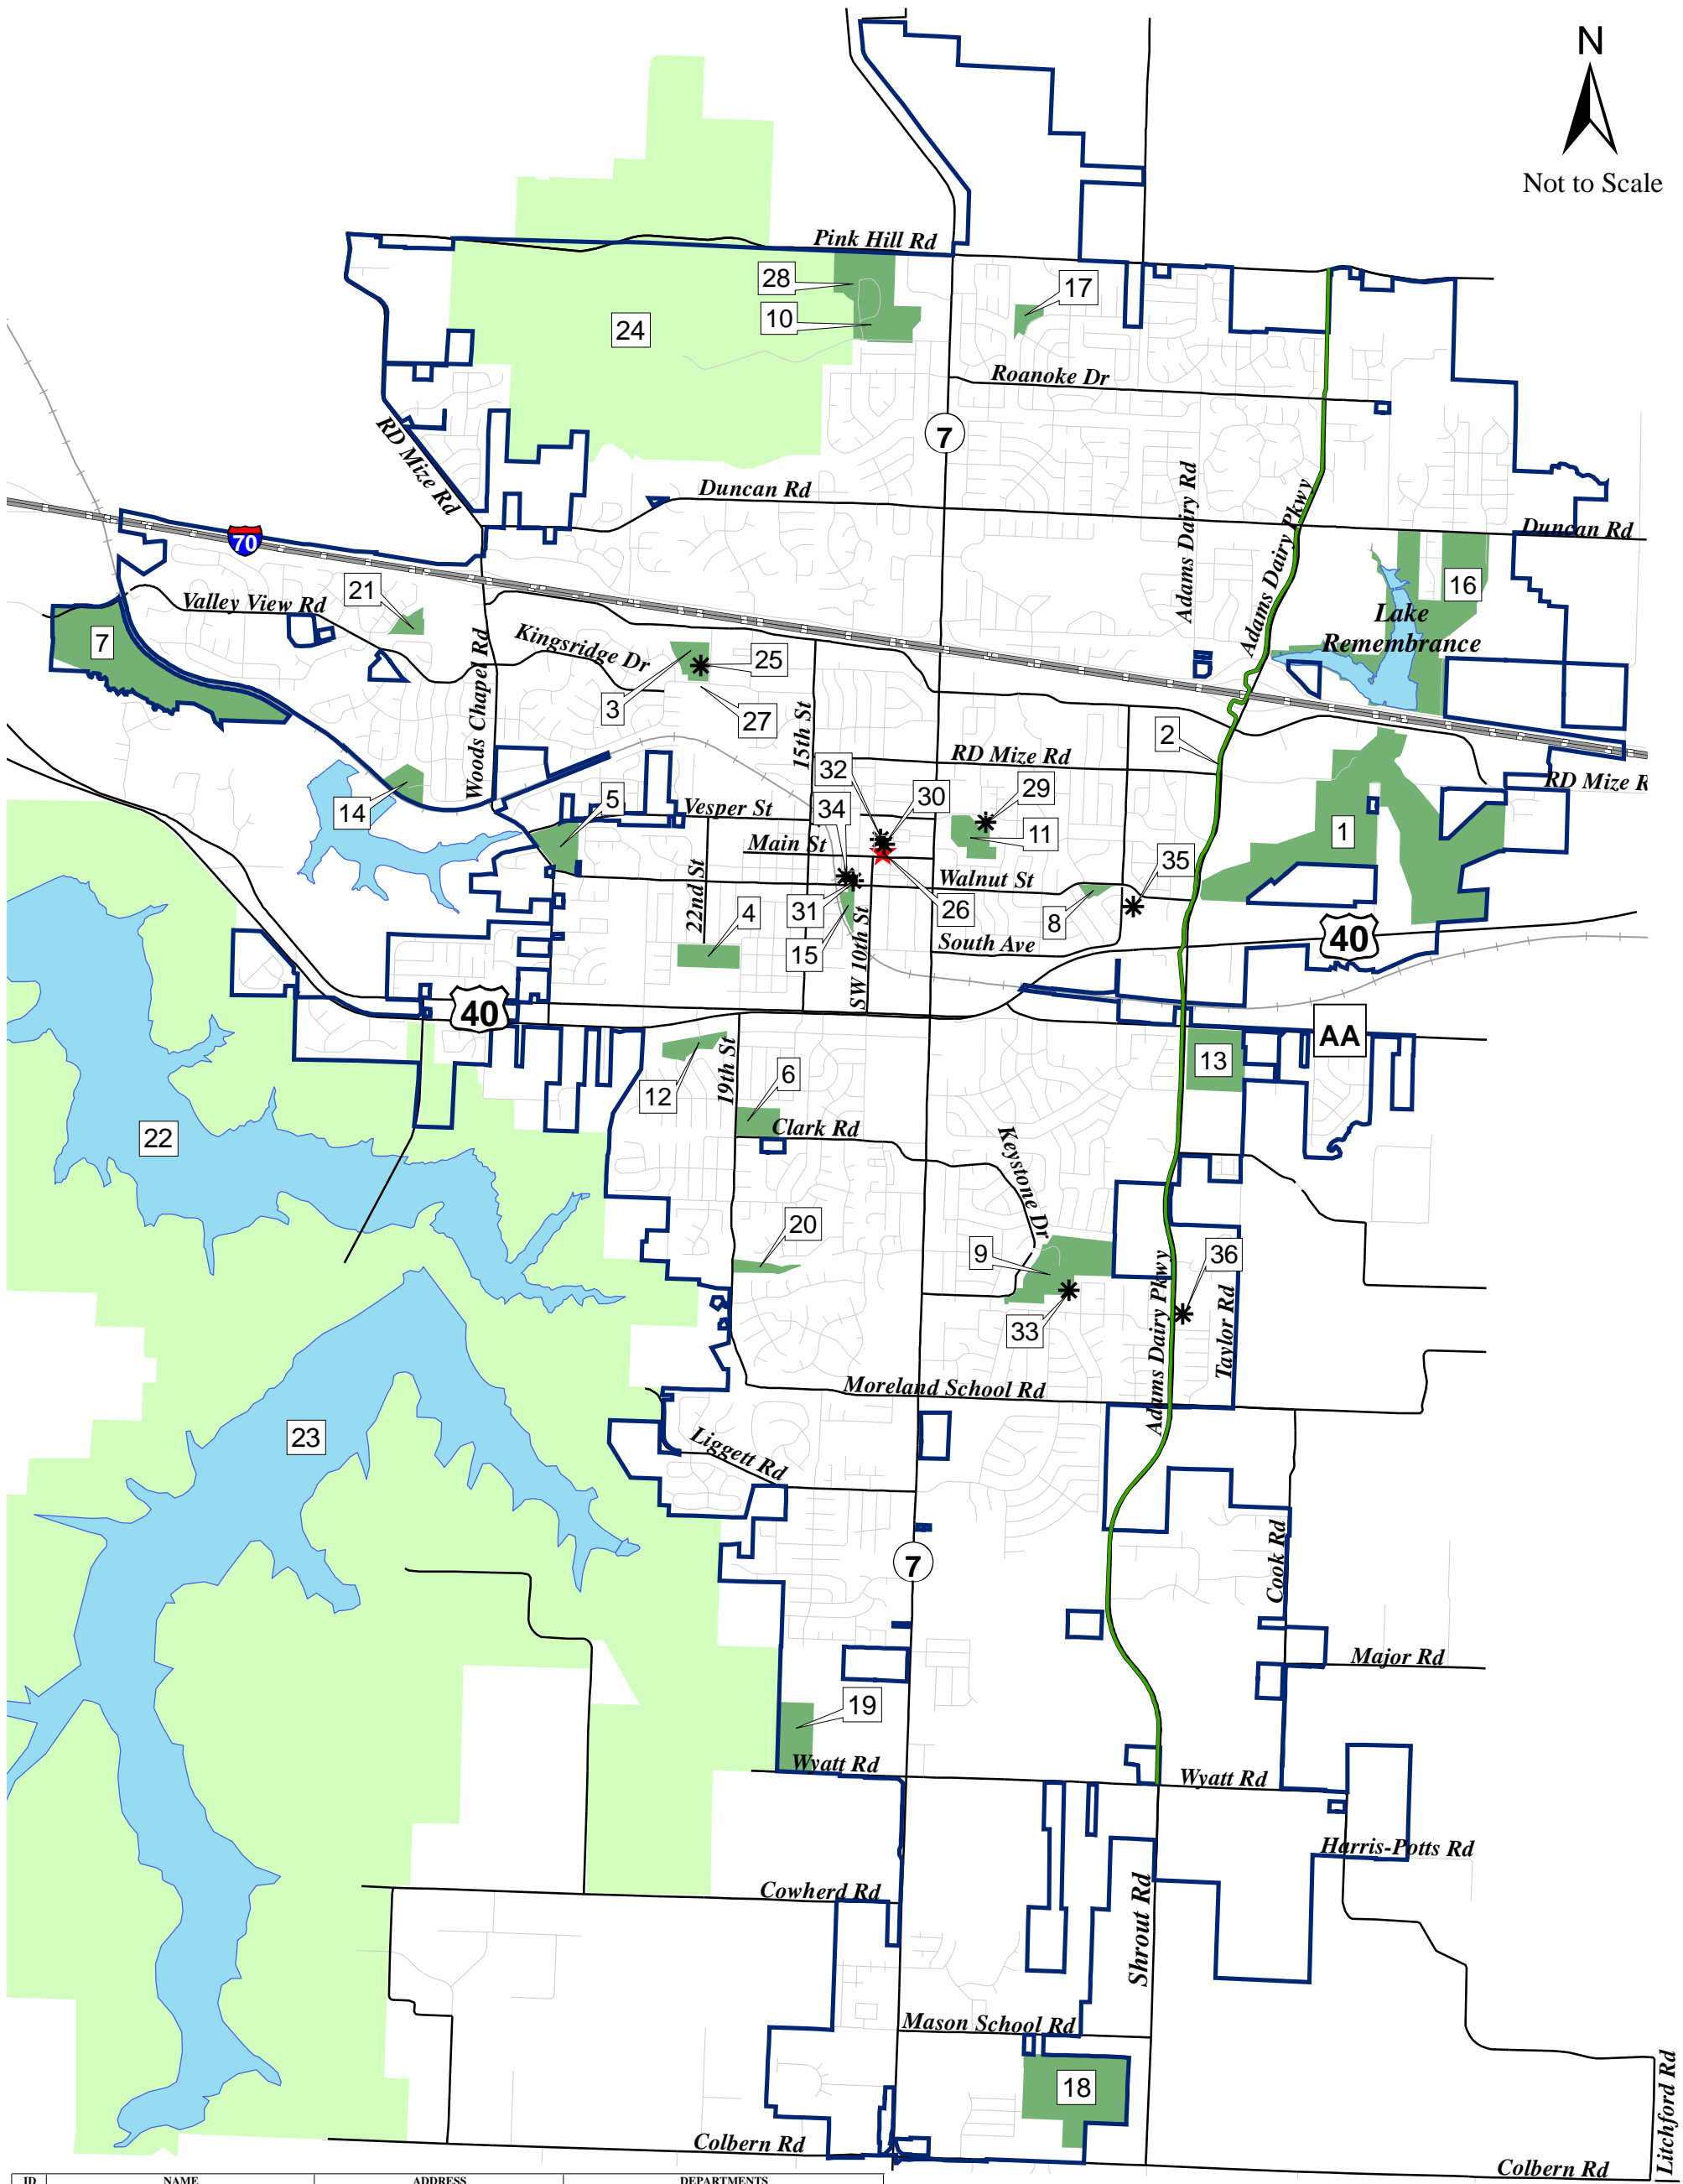

Not to Scale

ID	NAME	ADDRESS	DEPARTMENTS
1	Adams Pointe Golf Club	1601 NE RD Mize Rd	
2	Adams Dairy Parkway Trail		
3	Baumgardner Park	2401 NW Ashton Dr	
4	Blue Springs Park	2204 SW South Ave	
5	Burrus Old Mill Park	112 NW Woods Chapel Rd	
6	Franklin Smith School Park	1609 SW Clark Rd	
7	Hidden Valley Park Sports Complex	6500 NW Valley View Rd	
8	James Walker School Park	214 E Walnut St	
9	Keystone Park	2214 SW Keystone Dr	
10	Pink Hill Park	2715 NW Park Dr	
11	Rotary Park at Railroad Lake	600 NW Vesper St	
12	Ward Park	1000 SW 22nd St	
13	Wilbur Young Park	1100 SE Adams Dairy Pkwy	
14	Woods Chapel Park	401 NW 39th St	
15	Central Park	1104 SW Walnut St	
16	Gregory O. Grounds Park	2100 NE Duncan Rd	
17	Northeast Park Site		
18	Southeast Park		
19	Southwest Park		
20	Stonycreek Park	2350 SW 19th St	
21	Valley View Park	1400 NW Cardiff Dr	
22	Blue Springs Lake/Fleming Park		
23	Lake Jacomo/Fleming Park		
24	Burr Oak Woods Nature Center - State Forest		
25	Centennial Pool-Plex	2401 NW Ashton Dr	
26	City Hall	903 W Main St	Administration, Economic Development, Finance, Human Resources, Information Systems, License, Parks, Tax, Water Billing
27	Blue Springs High School Auditorium	2000 NW Ashton Dr	
28	Parks Maintenance Garage	2715 NW Park Dr	Parks
29	Vesper Hall Community Center	400 NW Vesper St	
30	City Hall Annex	905 W Main St	Community Development & Engineering
31	CYOU Building	205 SW 11th St	Community & Youth Outreach Unit
32	Duplex	907 W Main St	Codes & Building Inspectors
33	Keystone Water Tower	2218 SW Keystone Dr	
34	Public Safety Building	1100 SW Smith St	Police & Dispatch
35	Public Works - Sunnyside Garage	500 SE Sunnyside School Rd	Public Works
36	ADP Water Tower	2580 SE Adams Dairy Pkwy	